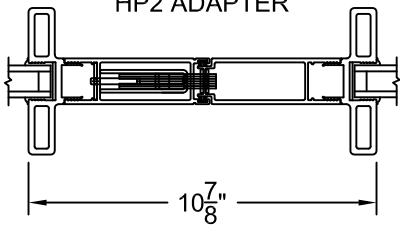

### ARCHETYPE NARROW

STANDARD

1" SIGHTLINE EXTENDER

STANDARD

1" SIGHTLINE EXTENDER

HP2 ADAPTER

2.5" SIGHTLINE EXTENDER

HP2 ADAPTER

2.5" SIGHTLINE EXTENDER

HP1 ADAPTER

3.5" SIGHTLINE EXTENDER

HP1 ADAPTER

3.5" SIGHTLINE EXTENDER