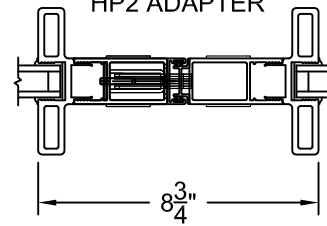

### ARCHETYPE NARROW

STANDARD

1" SIGHTLINE EXTENDER

STANDARD

1" SIGHTLINE EXTENDER

HP2 ADAPTER

2.5" SIGHTLINE EXTENDER

HP2 ADAPTER

2.5" SIGHTLINE EXTENDER

HP1 ADAPTER

3.5" SIGHTLINE EXTENDER

HP1 ADAPTER

3.5" SIGHTLINE EXTENDER