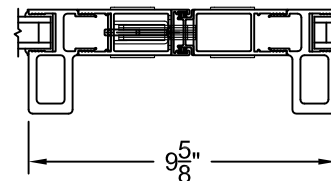

### ARCHETYPE NARROW

STANDARD

1" SIGHTLINE EXTENDER

STANDARD

1" SIGHTLINE EXTENDER

HP2 ADAPTER

2.5" SIGHTLINE EXTENDER

HP2 ADAPTER

2.5" SIGHTLINE EXTENDER

HP1 ADAPTER

3.5" SIGHTLINE EXTENDER

HP1 ADAPTER

3.5" SIGHTLINE EXTENDER