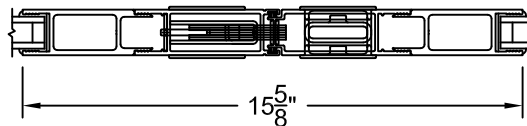

### ARCHETYPE NARROW

STANDARD

1" SIGHTLINE EXTENDER

STANDARD

1" SIGHTLINE EXTENDER

HP2 ADAPTER

2.5" SIGHTLINE EXTENDER

HP2 ADAPTER

2.5" SIGHTLINE EXTENDER

HP1 ADAPTER

3.5" SIGHTLINE EXTENDER

HP1 ADAPTER

3.5" SIGHTLINE EXTENDER