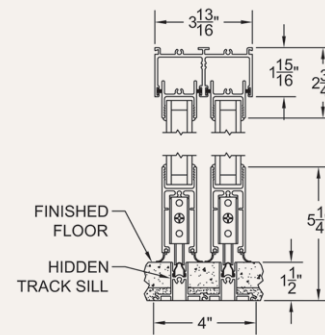

DESIGN NOTES

- Barefoot sill "Hidden track."
- Patented Archetype Narrow hardware.

TYPICAL CONFIGURATIONS

- Unlimited Multi-Slide, Pocket, and Corner applications.

EXAMPLE SHGC

¹NFRC: 0.16

MAX PANEL WIDTH

54"

MAX PANEL HEIGHT

120"