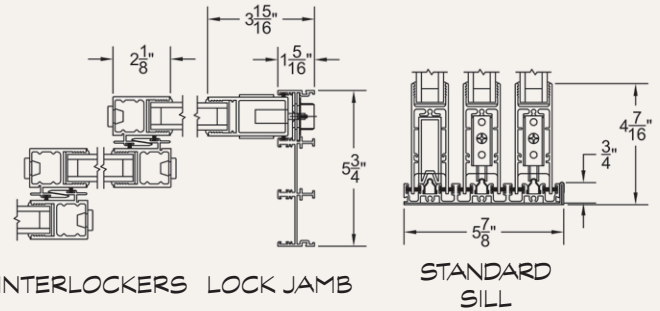

## DESIGN NOTES

- 3/4" sill height.
- Genuine Swiss bearing rollers.