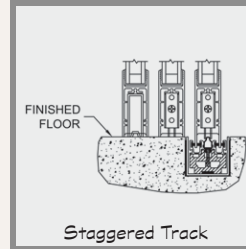

### EXAMPLE U-FACTOR

<sup>1</sup>NFRC: 0.47

<sup>1</sup>Specimen size: Nom. 79" x 79".

### Optional Sub-Sillpan:

Allows certified water performance with a completely flush threshold. (Available with staggered tracks.)